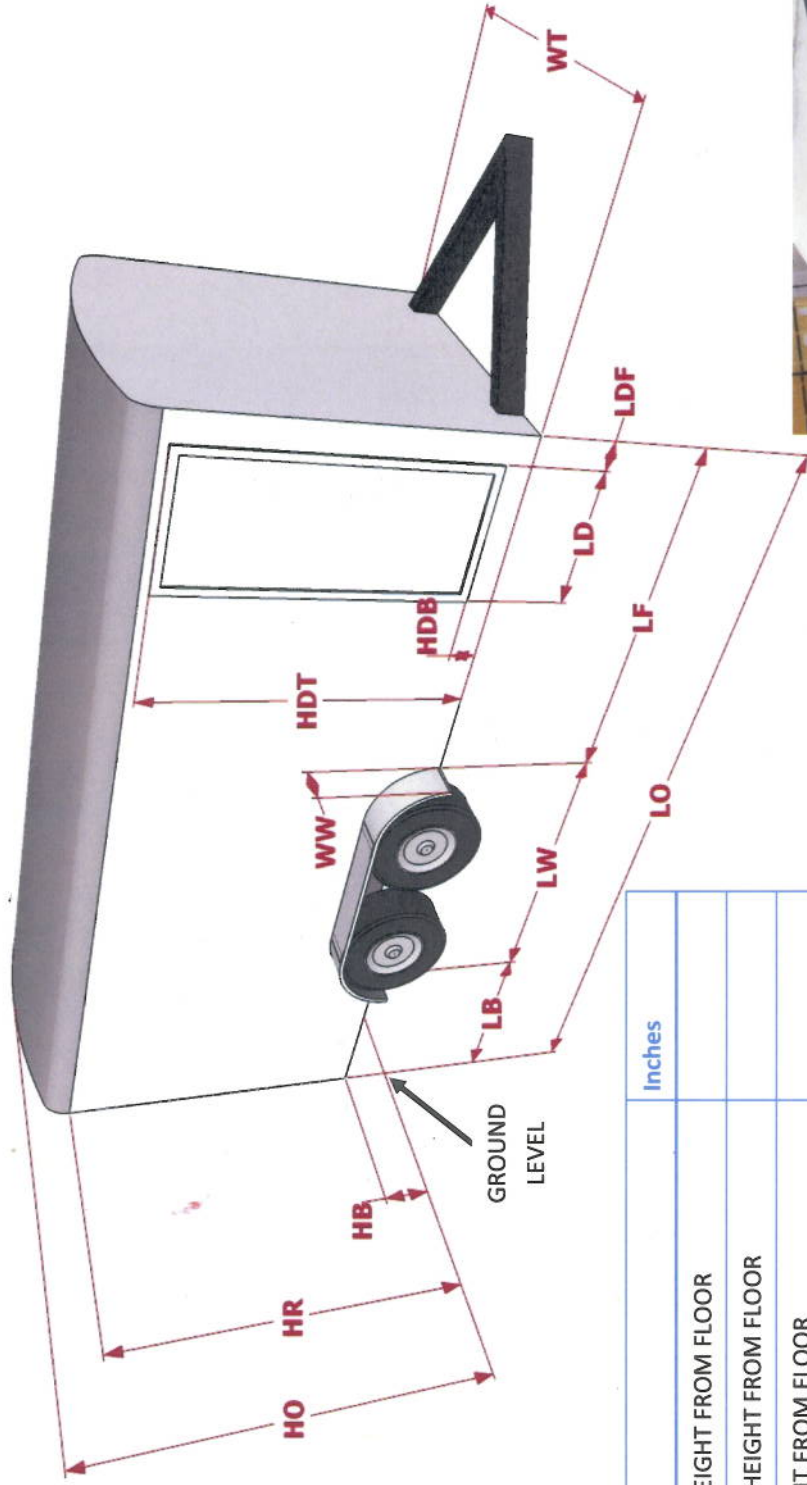

ZUMRO UNIVERSAL CARGO TRAILER AWNING DESIGN FORM

| Dimension | Description | Inches |
|-----------|--------------------------------------|--------|
| HO | OVERALL HEIGHT FROM FLOOR | |
| HR | ROOF RAIL HEIGHT FROM FLOOR | |
| HB | BASE HEIGHT FROM FLOOR | |
| WT | WIDTH OF TRAILER | |
| WW | WHEEL WELL DEPTH | |
| LO | OVERALL LENGTH | |
| LB | LENGTH BACK TO WHEEL WELL | |
| LW | LENGTH WHEEL WELL | |
| LF | LENGTH WHEEL WELL TO FRONT | |
| LD | LENGTH OF DOOR | |
| LDF | LENGTH FRONT OF TRAILER TO DOOR | |
| HDB | HEIGHT BOTTOM TRAILER TO BOTTOM DOOR | |
| HDT | HEIGHT BOTTOM TRAILER TO TOP OF DOOR | |